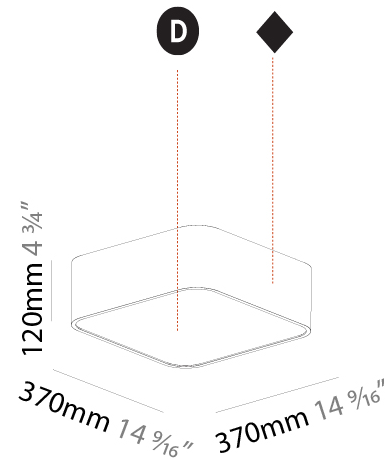

GENERAL

Series: Smoothy
Subseries: Smoothy Standard
Partner: Prolicht
Division: Architectural
Installation: Surface
Product Type: Ceiling Surface
Mounting Location: Ceiling
Light Distribution: Direct

PHYSICAL

Shape: Square
Length (mm): 370
Length (in): 14 9/16
Width (mm): 370
Width (in): 14 9/16
Height (mm): 120
Height (in): 4 3/4
Weight (kg): 3.458
Weight (lbs): 7.61
Diffuser: PMMA - Opal or Micro-Prism
Fixture Finish: SSR / BKV / CWI / CRY / HAB / UFT / ITA / RUA / FTG / MYG / LOD / PUS / FRO / FUP / KIA / POP / BLS / SPG / MEY / GOH / CHC / COM / ABZ / JAG / OBR / MOS / ROR
Fixture Material: Extruded Aluminum / Steel

ELECTRICAL

Lamp Type: LED (Zhaga Standard)
Input Wattage (W): 13.2
Total Output Wattage (W): 12
Dimming: Non-Dimmable
Driver Included: Yes
Driver Location: Integrated
Driver Type: Constant Current -Universal
Driver Class: Class 2
Input Voltage (V): 120 - 277
Constant Current (MA): 350
Upon Request: 0-10Vdc dimming / Phase dimming 120Vac only

LED

Color Temperature (°K): 3000 / 4000
Max. Delivered Lumen (lm): 1380 / 1430
CRI: >80 CRI
Efficiency (%): 0.867
Lamp Life (hrs): 50000
Upon Request: Other CCT available

OPTICAL

RATINGS AND CERTIFICATIONS

Certified By: Certified for North American Standards
IP rating: IP20

PROJECT
TYPE
SPECIFIER
QUANTITY
DATE