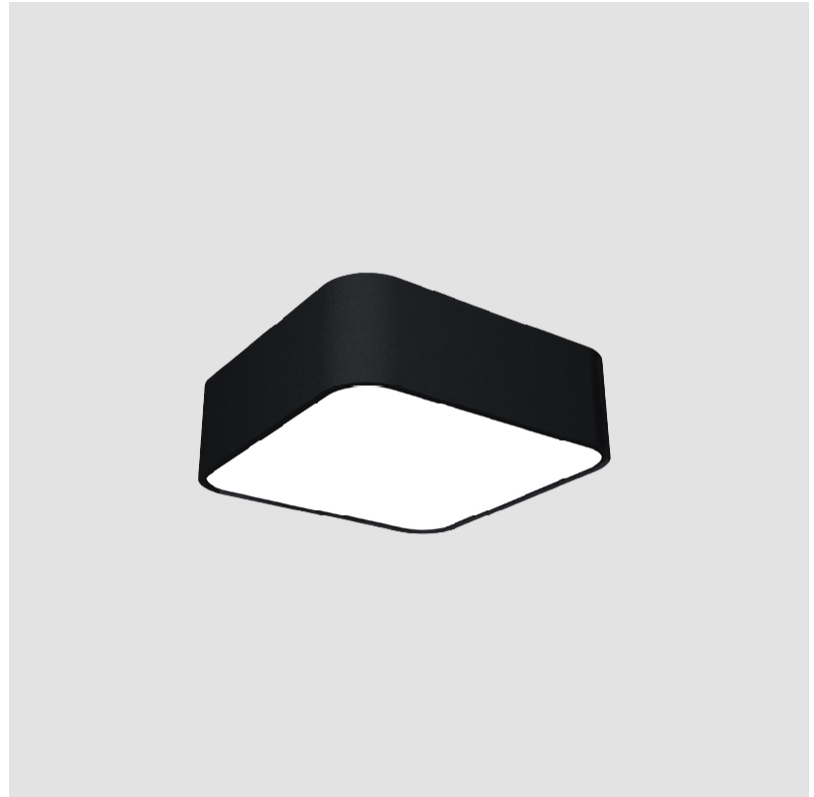

GENERAL

Series: Smoothy
Subseries: Smoothy Standard
Partner: Prolicht
Division: Architectural
Installation: Surface
Product Type: Ceiling Surface
Mounting Location: Ceiling
Light Distribution: Direct

PHYSICAL

Shape: Square
Length (mm): 370
Length (in): 14 9/16
Width (mm): 370
Width (in): 14 9/16
Height (mm): 120
Height (in): 4 3/4
Weight (kg): 3.458
Weight (lbs): 7.61
Diffuser: PMMA - Opal or Micro-Prism
Fixture Finish: SSR / BKV / CWI / CRY / HAB / UFT / ITA / RUA / FTG / MYG / LOD / PUS / FRO / FUP / KIA / POP / BLS / SPG / MEY / GOH / CHC / COM / ABZ / JAG / OBR / MOS / ROR
Fixture Material: Extruded Aluminum / Steel

ELECTRICAL

Lamp Type: LED (Zhaga Standard)
Input Wattage (W): 13.2
Total Output Wattage (W): 12
Dimming: Non-Dimmable
Driver Included: Yes
Driver Location: Integrated
Driver Type: Constant Current -Universal
Driver Class: Class 2
Input Voltage (V): 120 - 277
Constant Current (MA): 350
Upon Request: 0-10Vdc dimming / Phase dimming 120Vac only

LED

Color Temperature (°K): 3000 / 4000
Max. Delivered Lumen (lm): 1380 / 1430
CRI: >80 CRI
Efficiency (%): 0.867
Lamp Life (hrs): 50000
Upon Request: Other CCT available

OPTICAL

RATINGS AND CERTIFICATIONS

Certified By: Certified for North American Standards
IP rating: IP20

PROJECT
TYPE
SPECIFIER
QUANTITY
DATE